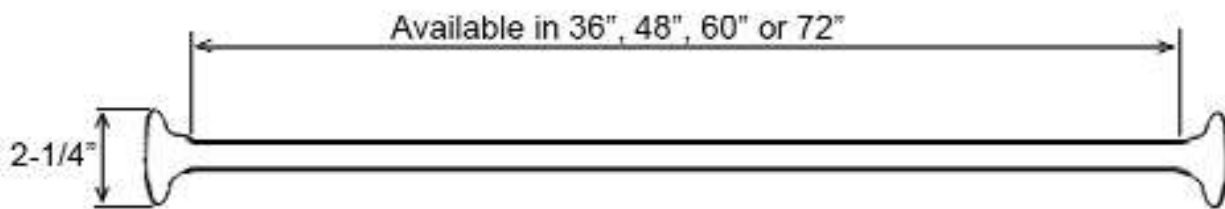

STRAIGHT SHOWER ROD

Cat. No.
4100

Size and Color Availability

4100-36	AB, CP, ORB, PB, PN, SN, WH,MB
4100-48	AB, CP, ORB, PB, PN, SN, WH,MB
4100-60	AB, CP, ORB, PB, PN, SN, WH,MB
4100-72	AB, CP, ORB, PB, PN, SN, WH,MB
4100-84	AB, CP, ORB, PB, PN, SN, WH,MB
4100-96	AB, CP, ORB, PB, PN, SN, WH,MB
4100-108	AB, CP, ORB, PB, PN, SN, WH,MB

Features

- ▶ 1" Solid brass tubing
- ▶ Available in 7 lengths
- ▶ Available in 8 finishes
- ▶ Rods are adjustable by cutting ends
- ▶ 60" & 72" are one piece rods
- ▶ 84" & 96" are two piece rods
- ▶ Includes die cast flanges: part# 310
- ▶ Decorative flanges available: Part# 350

Finishes:

- AB** Antique Brass
- PN** Polished Nickel
- BP** Polished Brass
- SN** Brushed Nickel
- CP** Polished Chrome
- WH** White
- ORB** Oil Rubbed Bronze
- MB** Matte Black

Dimensions of fixture are nominal and may vary within the range of tolerances established by ANSI Standard. Dimensions and specifications subject to change without notice.